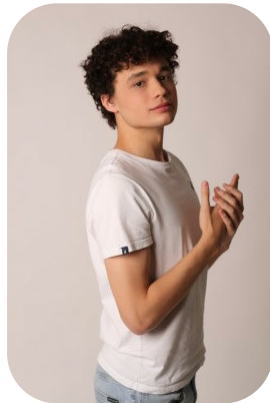

Gabriel De Graaf

Age: 21-24

Height:

Eye Colour:

Accent:

Gender:M

6ft0inch

Brown

Shoe Size:

Bust: 82cm

9

Hips: 67cm

Hair Color:

Brunette

Talents

COMMERCIAL MODELS